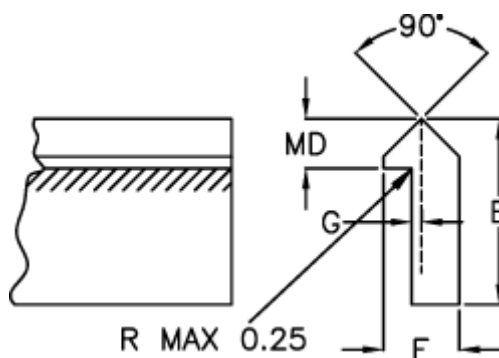

Data Sheet

Article number: 055511500

Description: Single edge track T1SS 1500mm

Measures

E = 11.09

F = 4.74

G = 0.78

Kg/m = 0.272

MD(T) = 3.17